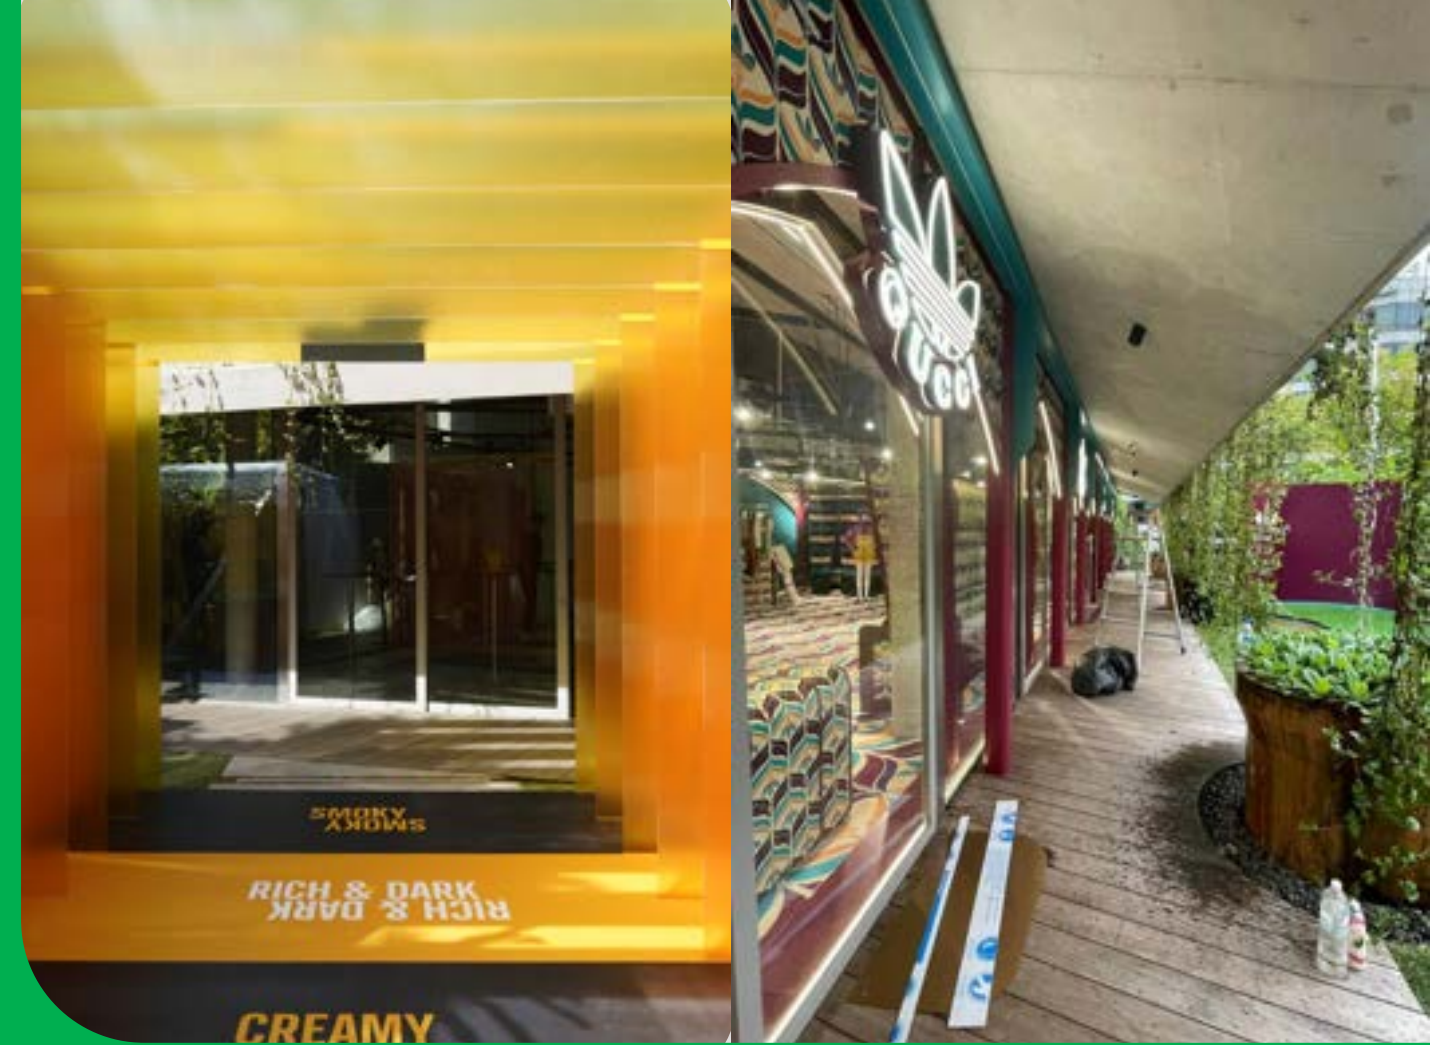

ADD ONS

- DRAFTING PAPERS
- CALICO
- METAL BOBBIN (REFUNDABLE DEPOSIT)

Singapore
Fashion
Council

THE
(o () o n
SPACE

The Terrace & Lawn

Hybrid Café-Event space ideal for media launches,
discussion panels and networking events.

Singapore
Fashion
Council

THE
(o (() o n
SPACE

The Terrace

Ordinary Member: 20% Off rates
Associate Member: 10% Off rates

Per Day Rate (Mon-Thurs)	SGD 4500
Per Day Rate (Fri-Sun)	SGD 5500
Surcharges (after 9pm)	SGD 200 / hr
AV System	✓
Size & Capacity	1546 sqft / ~ 100 pax