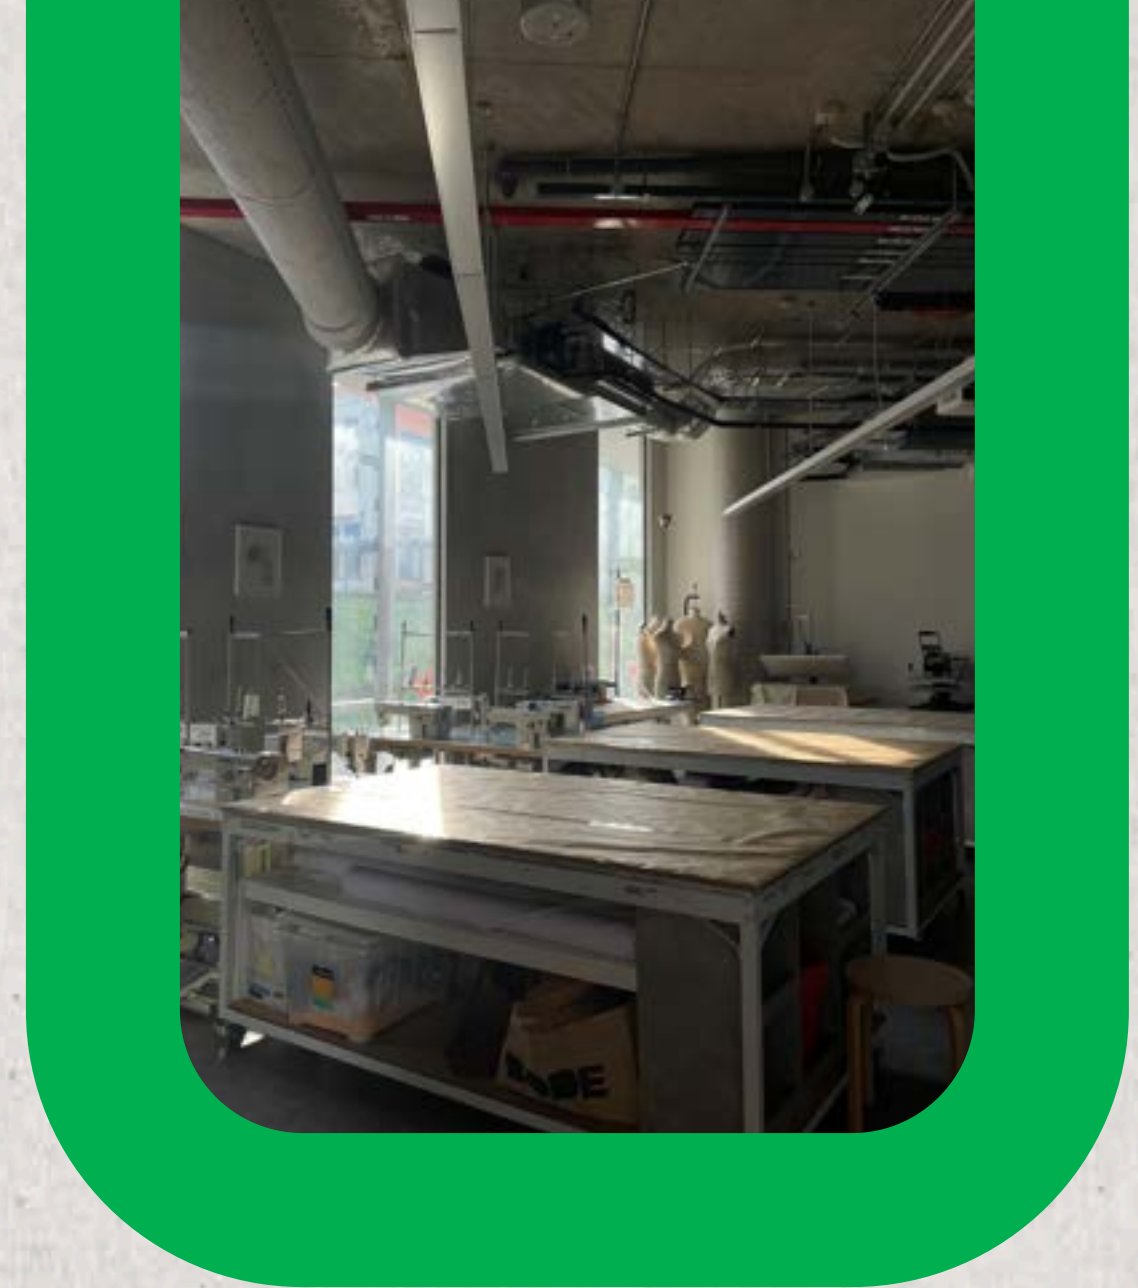

The Atelier

EVENT SPACE RENTAL FEES

	MON - FRI	SAT - SUN
Per Day Rate	SGD 800	SGD 1000
Size & Capacity	839 sqft / 12 - 16 pax	

DAY - 9AM TO 6PM

SURCHARGES AFTER 6PM - $30/HR

FACILITIES

- BERNINA DOMESTIC MACHINE
- BERNINA QUILTING MACHINE
- BERNINA EMBROIDERY MACHINE
- FABRIC RESOURCE WALL
- JUKI LOCKSTITCH
- JUKI OVERLOCK
- JUKI INTERLOCK
- JUKI COVERSTITCH
- HASHIMA HEAT PRESS
- TREVIL STEAM BOILER MACHINE
- SILVER STAR STEAM IRON
- OKURMA IRONING BOARDS
- OKURMA MANUAL HEAT TRANSFER
- LARGE DRAFTING TABLES
- ASSORTED DRESS FORMS
- CHANGING ROOM
- EPSON DYE-SUBLIMATION PRINTER
- NORITSU SEFA SUBLIMATION HEATPRESS
- WHITEBOARD, PROJECTOR, SCREEN

ADD ONS

- DRAFTING PAPERS
- CALICO
- METAL BOBBIN (REFUNDABLE DEPOSIT)

Singapore
Fashion
Council

THE
(o ( ) o n
SPACE