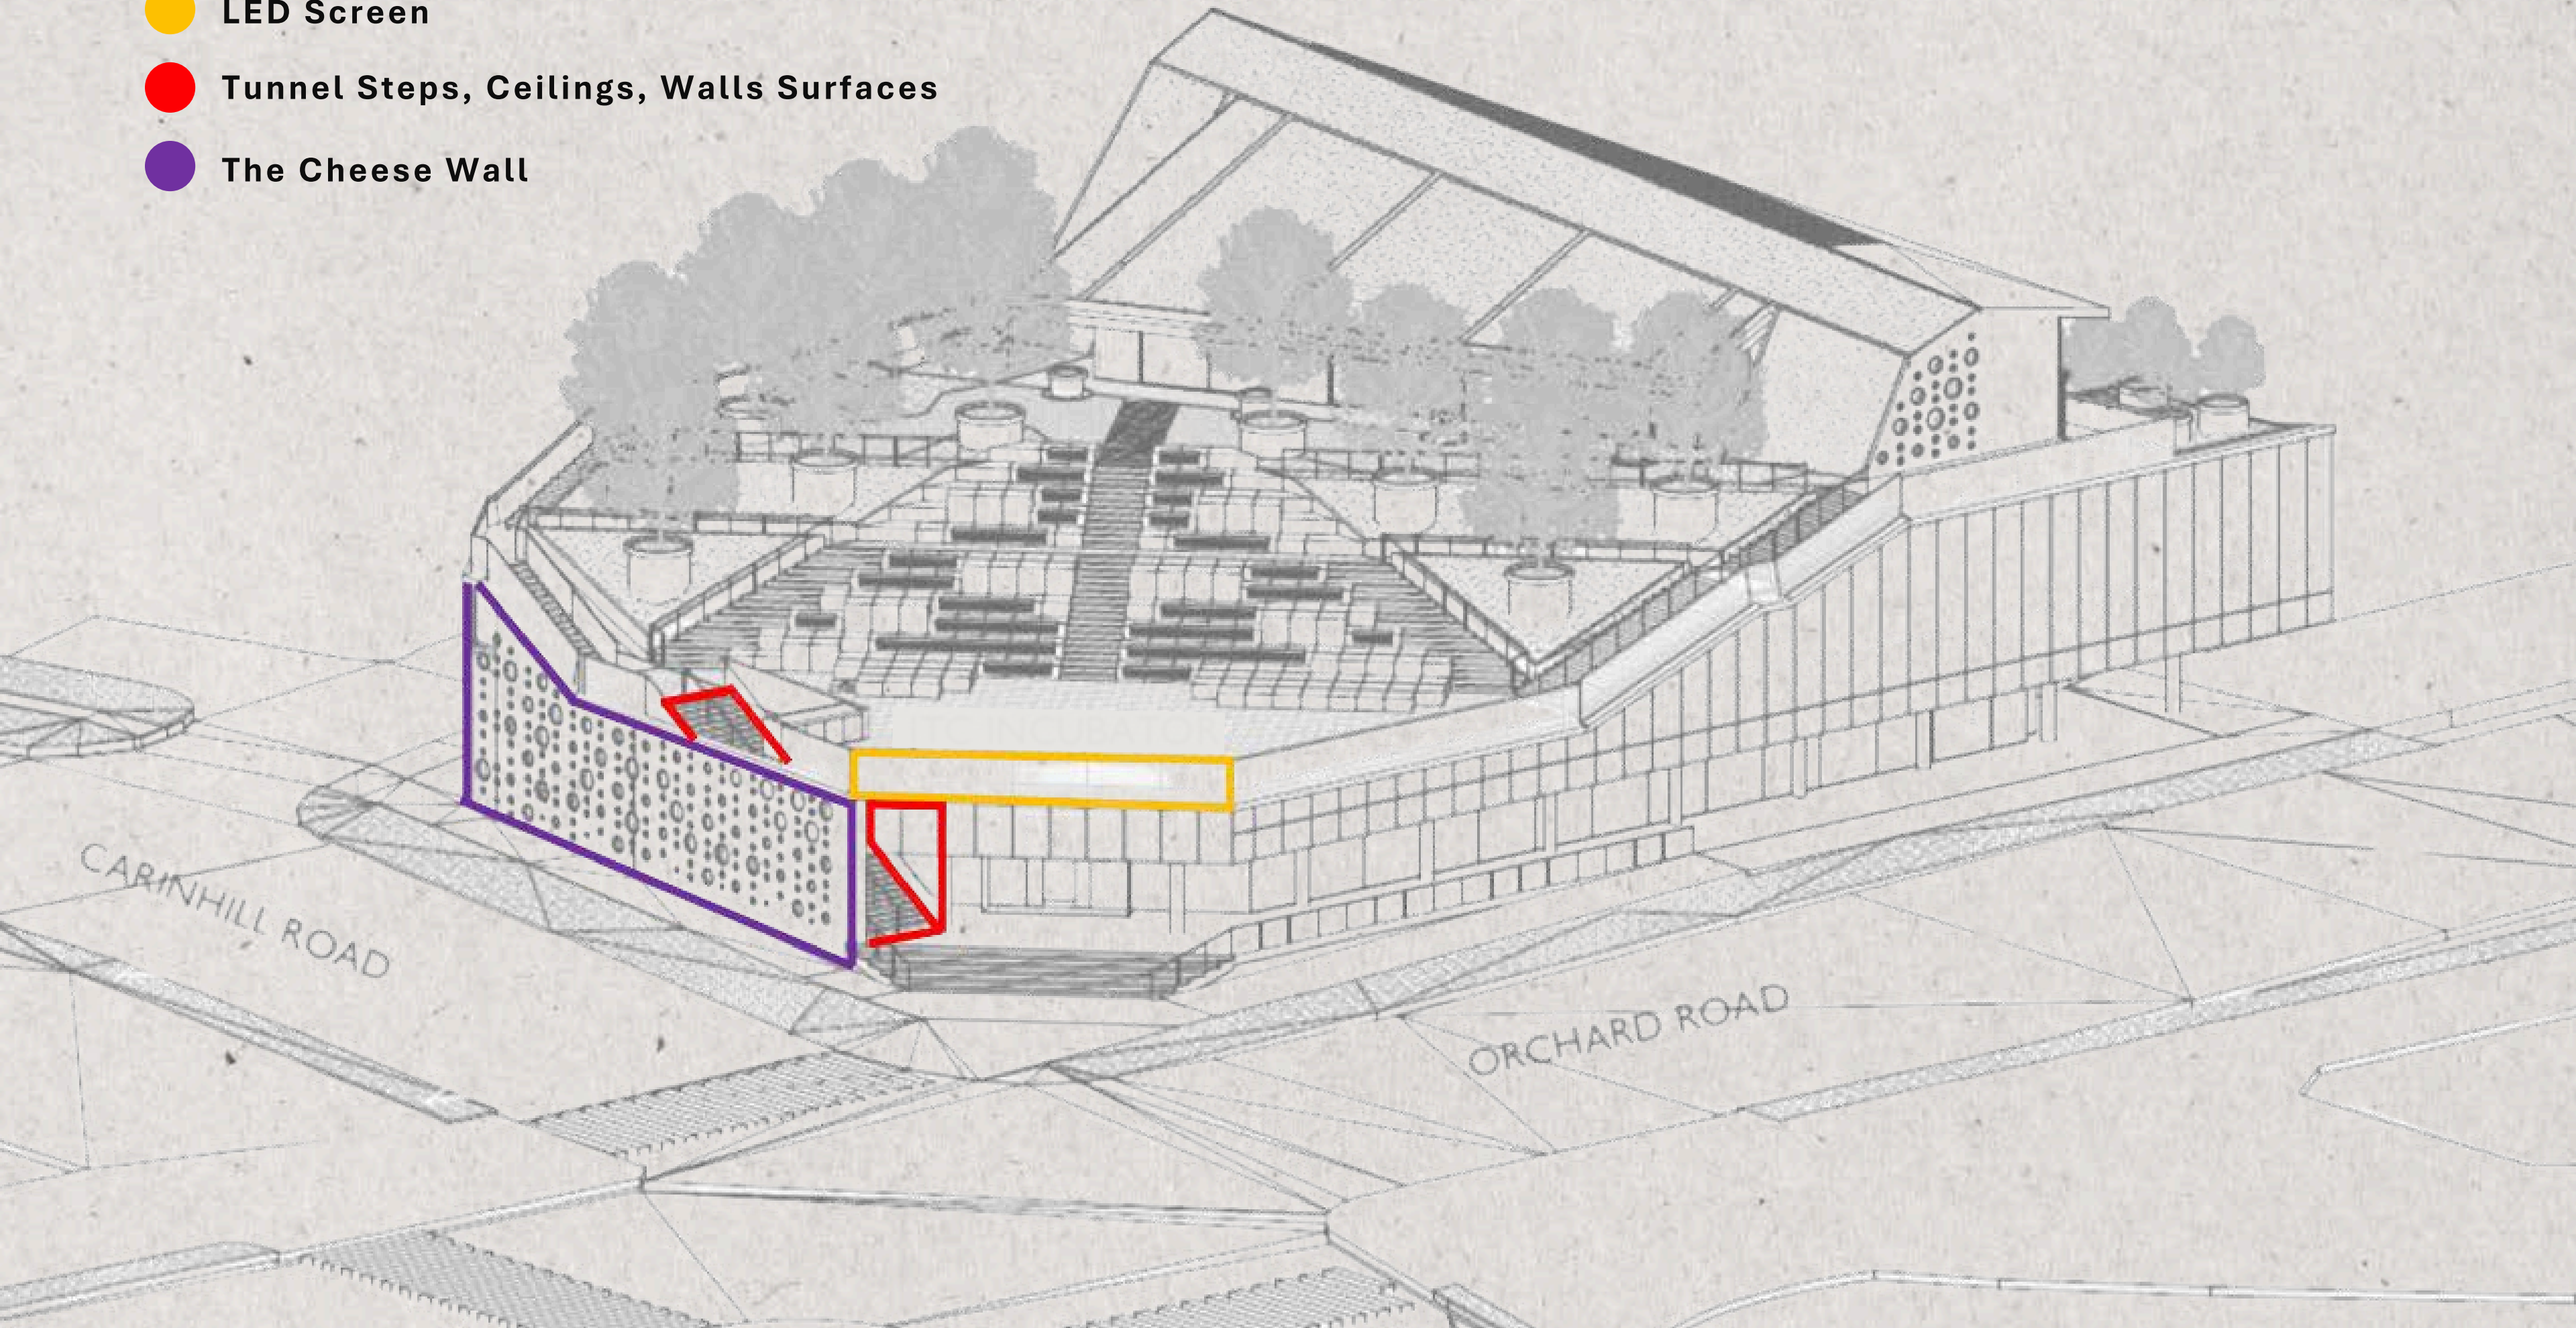

Size & Capacity

3465 + 1658 sqft / ~ 262 pax

Per Day Rate

SGD 4000
Ordinary Member: SGD 3200
Associate Member: SGD 3600

Outdoor Advertising Spaces

- LED Screen
- Tunnel Steps, Ceilings, Walls Surfaces
- The Cheese Wall