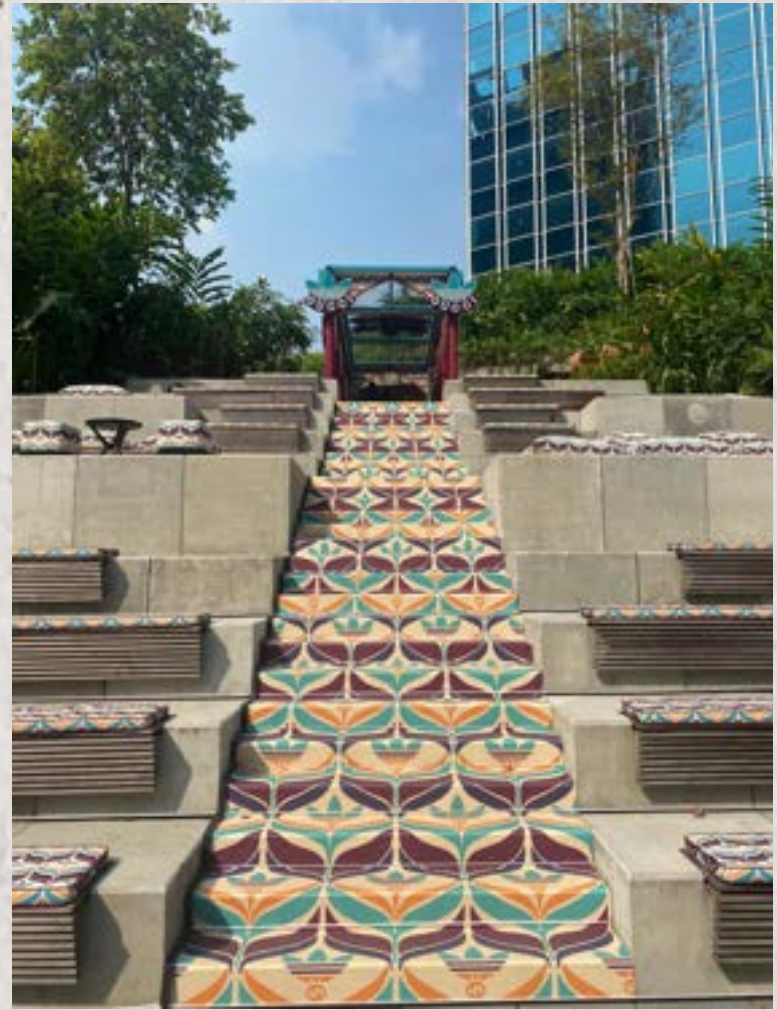

The Stage

Area (Sqft)	3465 + 1658
Per Day Rate	SGD 4000 Ordinary Member: SGD 3200 Associate Member: SGD 3600

Decals should be on vertical surfaces only

Singapore
Fashion
Council

THE
(o ( ) o n
SPACE