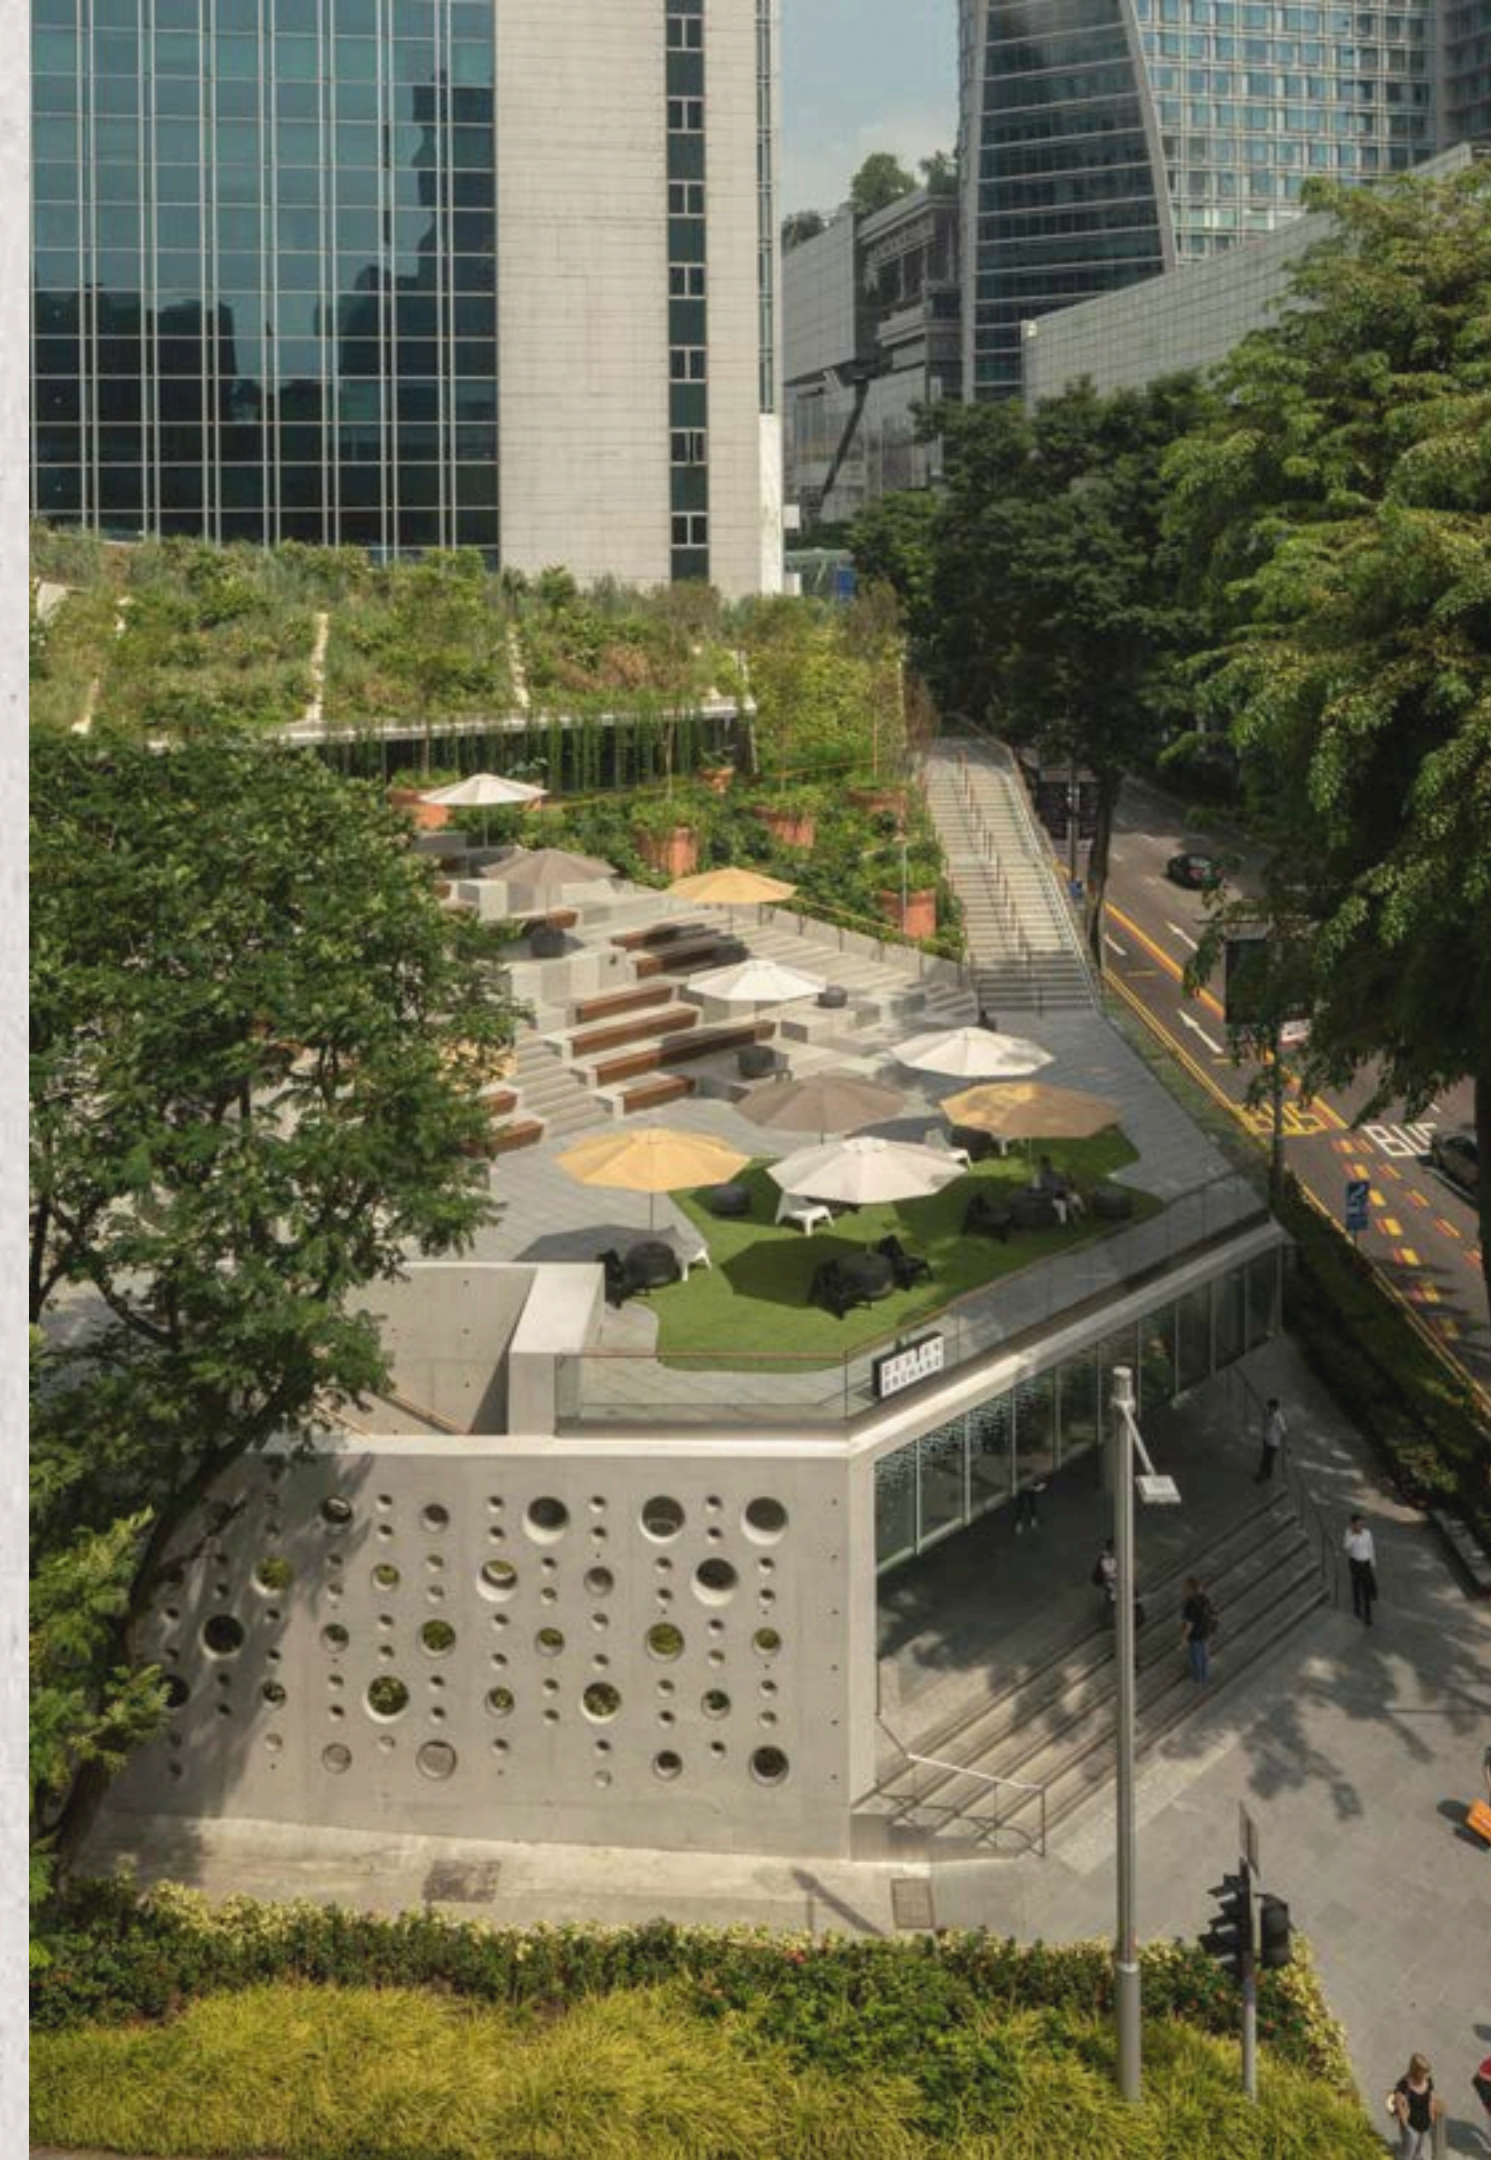

Co-working & Event Spaces

Information Kit

Singapore
Fashion
Council

THE
(o () o n
SPACE

Our Story

Inspire Create Connect

The Cocoon Space is a premium co-working and event venue located in the heart of Orchard Road.

Housed on level 2 and 3 of Design Orchard, The Cocoon Space is set against a lush, green outdoor amphitheatre overlooking Orchard Road.

Our Story

Inspire Create Connect

Why Us

At The Cocoon Space, we aim to facilitate a vibrant ecosystem of creatives and design professionals at the frontier of innovation and community.