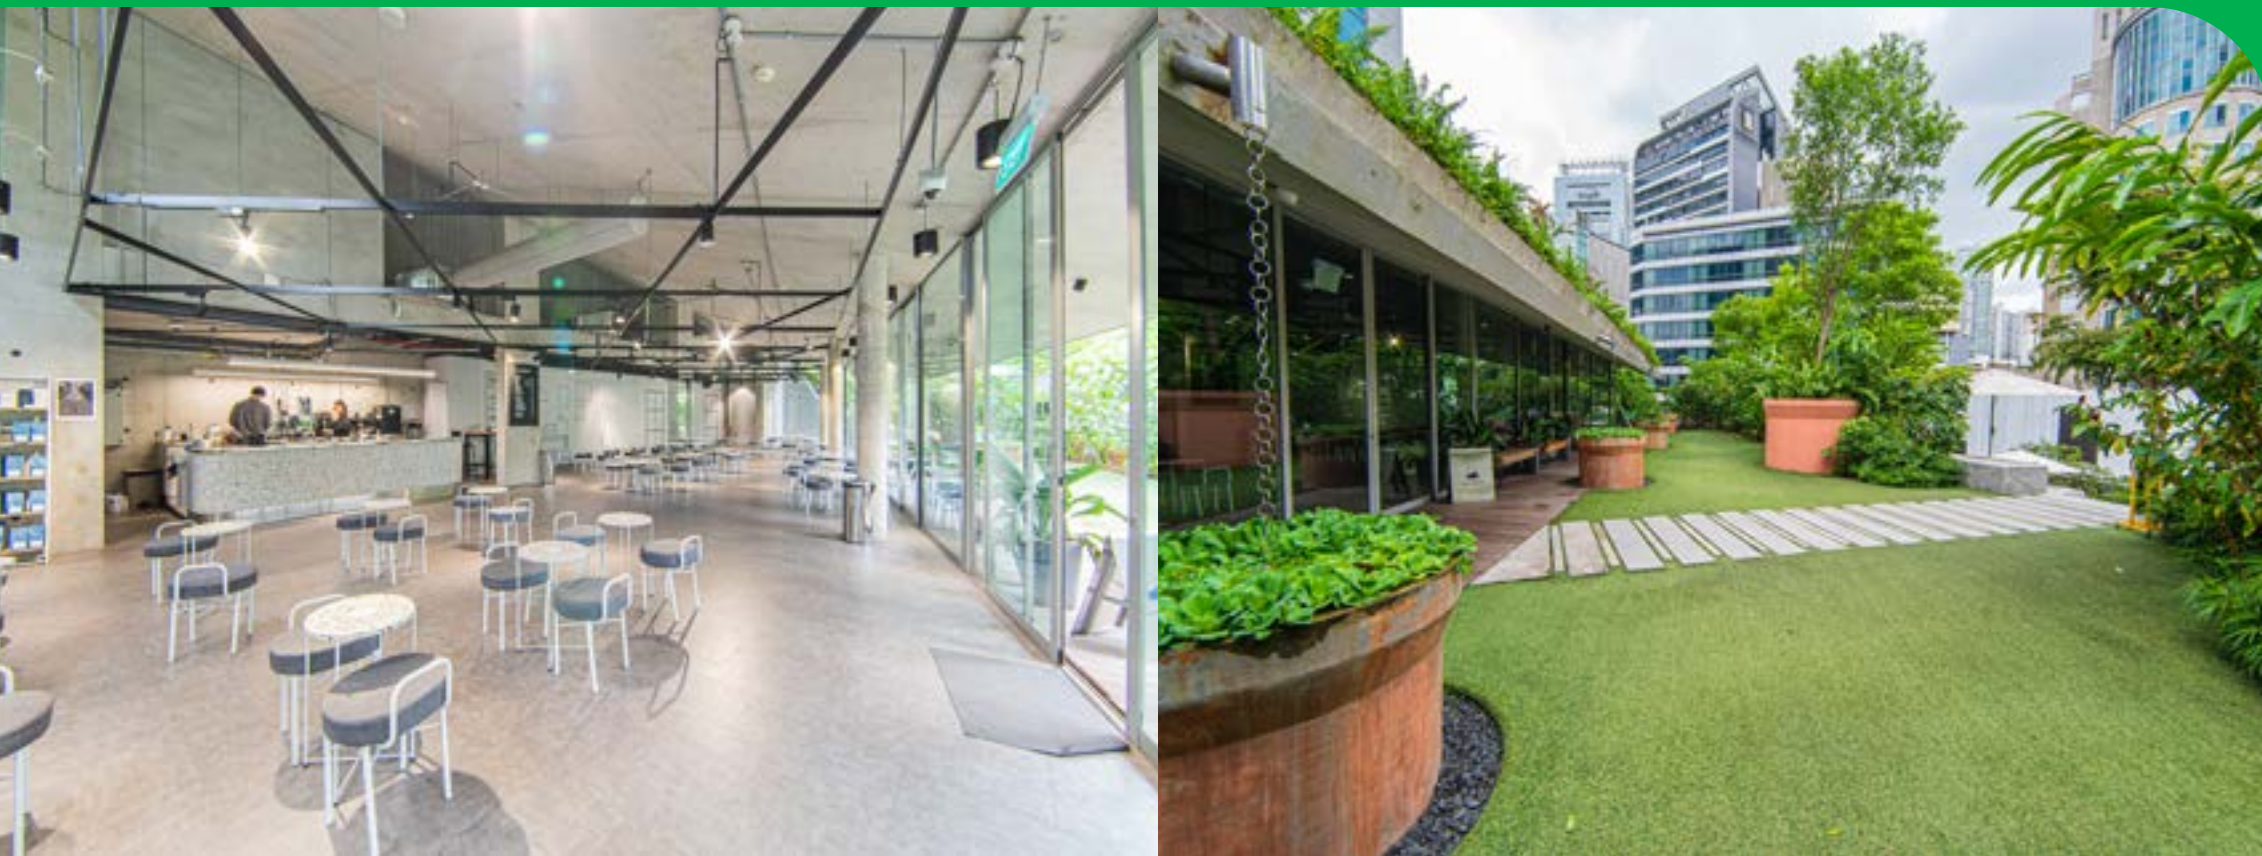

Singapore
Fashion
Council

THE
(o (() o n
SPACE

The Terrace

Ordinary Member: 20% Off rates
Associate Member: 10% Off rates

Per Day Rate (Mon-Thurs)	SGD 4500
Per Day Rate (Fri-Sun)	SGD 5500
Surcharges (after 9pm)	SGD 200 / hr
AV System	✓
Size & Capacity	1546 sqft / ~ 100 pax