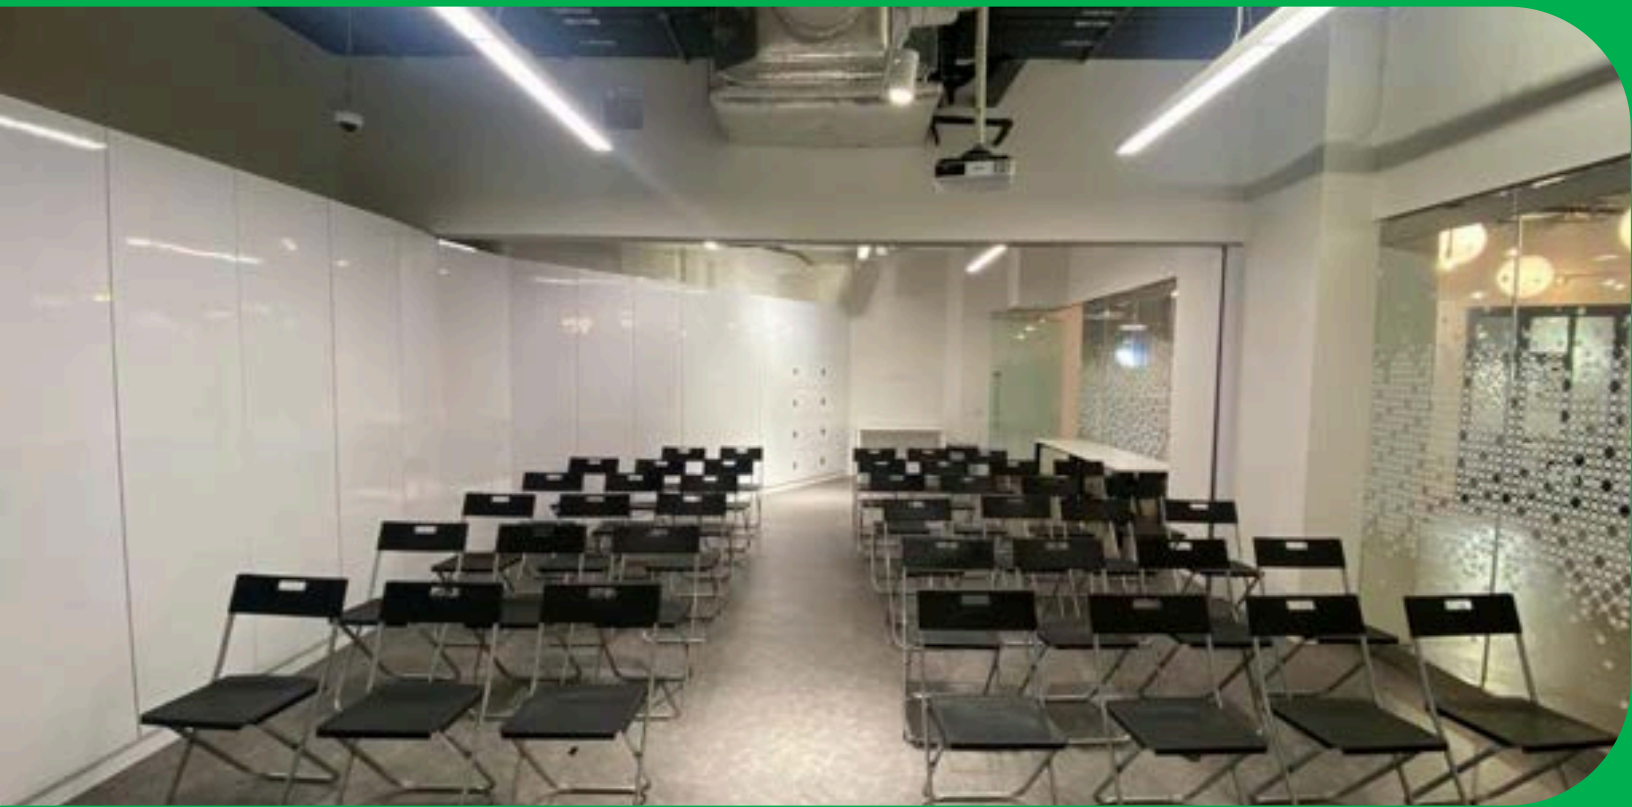

HALF DAY - 4 HOURS

DAY - 9AM TO 6PM

SURCHARGES AFTER 6PM - \$30/HR

Singapore
Fashion
Council

THE
(o () o n
SPACE

The Seminar Rooms

Ideal for workshops, classes, team building activities, presentations and seminars.

Singapore
Fashion
Council

THE
(o () o n
SPACE

The Seminar Rooms

Ordinary Member: 20% Off rates
Associate Member: 10% Off rates

	SEM RM 1	SEM RM 2	SEM RM 1 + 2
Per Hour Rate	SGD 120	SGD 120	SGD 210
Per Half-Day Rate	SGD 450	SGD 450	SGD 800
Per Day Rate	SGD 900	SGD 900	SGD 1500
Projector & Screen	✓	-	✓
Whiteboard	✓	-	✓
Size / Capacity	278 sqft / 30 - 50 pax	235 sqft / 10 - 20 pax	513 sqft / 40 - 70 pax